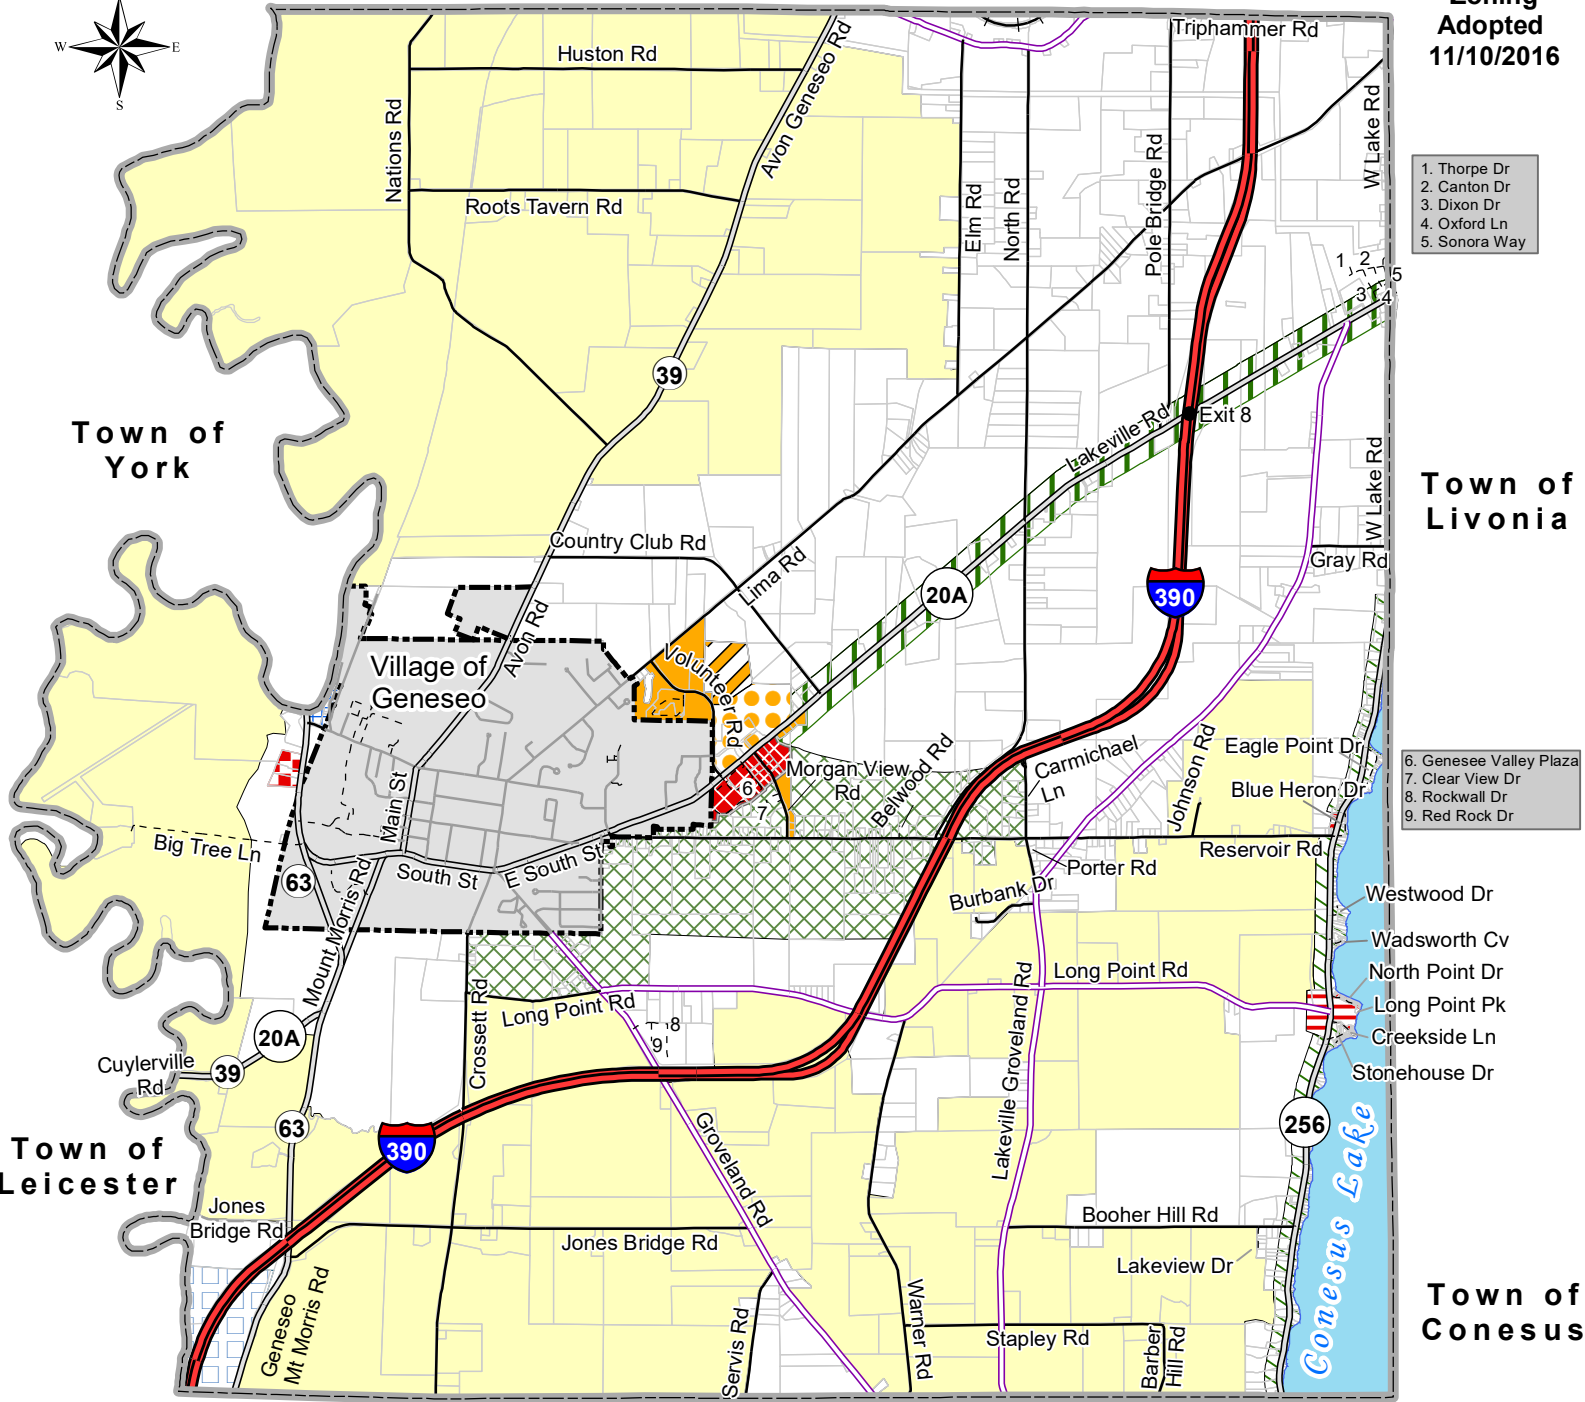

# Town of Avon

Zoning Adopted  
11/10/2016

# Town of Geneseo Zoning Map

1. Thorpe Dr
2. Canton Dr
3. Dixon Dr
4. Oxford Ln
5. Sonora Way

Town of Livonia

6. Genesee Valley Plaza
7. Clear View Dr
8. Rockwall Dr
9. Red Rock Dr

- Expressway
  - State Highway
  - County Highway
  - Town Road
  - Village Road
  - Seasonal Road
  - Private Road
  - Railroads
  - Town Boundary
  - Village Boundary
  - Parcels 2022
  - Lake
- ### Zoning Districts
- Agricultural Zoning
  - Rural Residential
  - Highway Residential
  - Lakeshore Residential
  - Low Density Residential
  - General Commercial
  - Lakefront
  - Neighborhood Commercial
  - Limited Commercial
  - General Industrial Use
  - Light Industrial
  - Mixed-Use I
  - Mixed-Use II
  - Mixed-Use III

Town of Conesus

Town of Groveland